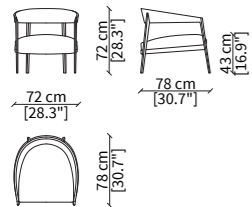

POLTRONA / ARMCHAIR

13202