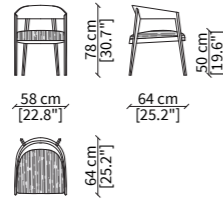

POLTRONCINA CON SEDUTA IN PAGLIA / SMALL ARMCHAIR WITH STRAW SEAT

13201