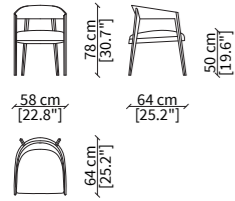

Seat: non-deformable polyurethane foam.

Seat cover: fix either in fabric or leather.

LIZZYE SMALL ARMCHAIR
Design R&D Frigerio

POLTRONCINA / SMALL ARMCHAIR

13201

POLTRONCINA CON SEDUTA IN PAGLIA / SMALL ARMCHAIR WITH STRAW SEAT