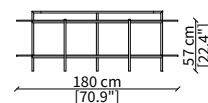

cod. 16618G

Libreria 180x34 cm / Bookcase 180x34 cm