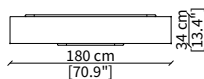

cod. 16600G

Libreria 180x34 cm / Bookcase 180x34 cm