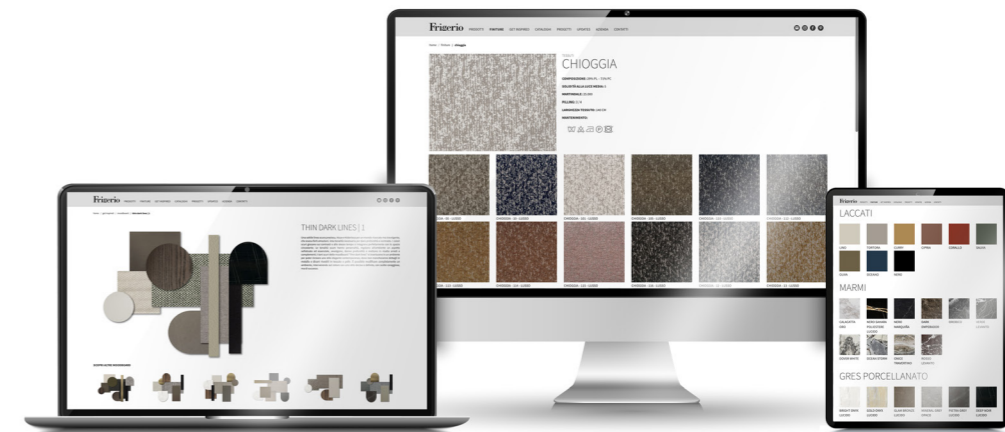

NORMAN SIDEBOARD

Design Euro Sironi

CREDENZE / SIDEBOARDS

16500

16501

16502

Dimensioni espresse in cm se non diversamente indicato.
L'Azienda si riserva il diritto di apportare modifiche ai modelli senza preavviso.
Tolleranza sulle misure indicate di +/- 2%.

Dimensions in centimeter if not differently indicated.
The Company reserves the right to change the models without any advance notice.
Tolerance on the given sizes +/- 2%.

Per la gamma completa di materiali è possibile consultare il nostro sito web www.frigerio.com
The full range of materials can be found on our website at www.frigerio.com.

WWW.FRIGERIO.COM

Frigerio

Via Sant'Agata 63
22066 Mariano Comense (CO) - Italy
Tel. +39 031 5481225
info@frigerio.com
www.frigerio.com