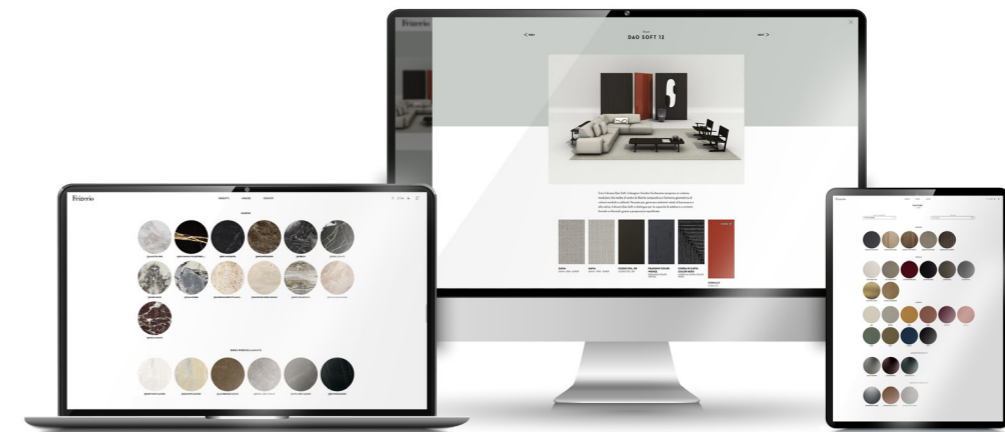

METIS BENCH
Design R&D Frigerio

PANCA / BENCH

23200

*Dimensioni espresse in cm se non diversamente indicato.
L'Azienda si riserva il diritto di apportare modifiche ai modelli senza preavviso.
Tolleranza sulle misure indicate di +/- 2%.*

*Dimensions in centimeter if not differently indicated.
The Company reserves the right to change the models without any advance notice.
Tolerance on the given sizes +/- 2%.*

**Per la gamma completa di materiali è possibile consultare il nostro sito web www.frigerio.com
The full range of materials can be found on our website at www.frigerio.com.**

WWW.FRIGERIO.COM

Frigerio

Via Sant'Agata 63
22066 Mariano Comense (CO) - Italy
Tel. +39 031 5481225
info@frigerio.com
www.frigerio.com