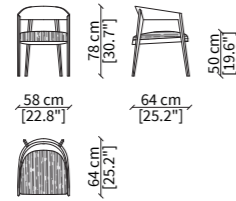

POLTRONCINA CON SEDUTA IN PAGLIA / SMALL ARMCHAIR WITH STRAW SEAT

13201