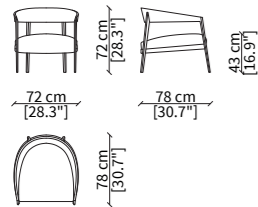

POLTRONA / ARMCHAIR

13202