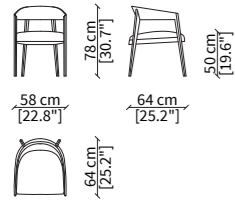

**Seat:** non-deformable polyurethane foam.

**Seat cover:** fix either in fabric or leather.

**LIZZYE ARMCHAIR**  
Design R&D Frigerio

**POLTRONCINA / SMALL ARMCHAIR**

13201

**POLTRONCINA CON SEDUTA IN PAGLIA / SMALL ARMCHAIR WITH STRAW SEAT**