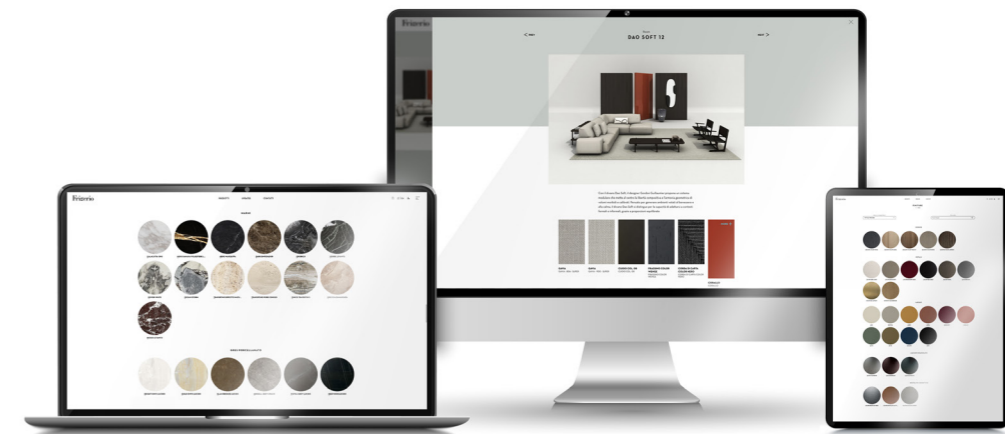

LINDA ARMCHAIR
Design R&D Frigerio

POLTRONA / ARMCHAIR

22320

22321

Dimensioni espresse in cm se non diversamente indicato.
L'Azienda si riserva il diritto di apportare modifiche ai modelli senza preavviso.
Tolleranza sulle misure indicate di +/- 2%.

Dimensions in centimeter if not differently indicated.
The Company reserves the right to change the models without any advance notice.
Tolerance on the given sizes +/- 2%.

Per la gamma completa di materiali è possibile consultare il nostro sito web www.frigerio.com
The full range of materials can be found on our website at www.frigerio.com.

WWW.FRIGERIO.COM

Frigerio

Via Sant'Agata 63
22066 Mariano Comense (CO) - Italy
Tel. +39 031 5481225
info@frigerio.com
www.frigerio.com