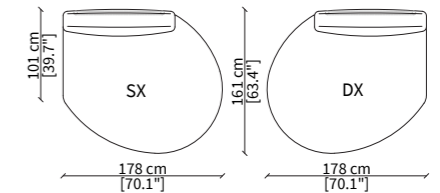

Dimensions in centimeter if not differently indicated.
The Company reserves the right to change the models without any advance notice.
Tolerance on the given sizes +/- 2%.

FELIX SOFA Design Calvi & Brambilla

CHAIRES LONGUE

22509

22510

DORMEUSE GEOMETRICA /
GEOMETRICAL DORMEUSE
22511

DORMEUSE CENTRALE LONGUE /
CENTRAL DORMEUSE LONGUE
22512

DORMEUSE CENTRALE DROPLET /
CENTRAL DORMEUSE DROPLET
22513

ELEMENTO ANGOLO /
CORNER ELEMENT
22514

22526

Dimensioni espresse in cm se non diversamente indicato.
L'Azienda si riserva il diritto di apportare modifiche ai modelli senza preavviso.
Tolleranza sulle misure indicate di +/- 2%.

Dimensions in centimeter if not differently indicated.
The Company reserves the right to change the models without any advance notice.
Tolerance on the given sizes +/- 2%.