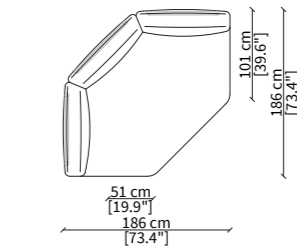

ELEMENTO ANGOLO ESAGONALE /
HEXAGONAL CORNER ELEMENT
22516