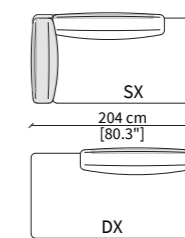

Dimensions in centimeter if not differently indicated.
The Company reserves the right to change the models without any advance notice.
Tolerance on the given sizes +/- 2%.

FELIX SOFA Design Calvi & Brambilla

CHAIRES LONGUE

22509

22510

DORMEUSE GEOMETRICA /
GEOMETRICAL DORMEUSE
22511

DORMEUSE CENTRALE LONGUE /
CENTRAL DORMEUSE LONGUE
22512

DORMEUSE CENTRALE DROPLET /
CENTRAL DORMEUSE DROPLET
22513

ELEMENTO ANGOLO /
CORNER ELEMENT
22514

22526

Dimensioni espresse in cm se non diversamente indicato.
L'Azienda si riserva il diritto di apportare modifiche ai modelli senza preavviso.
Tolleranza sulle misure indicate di +/- 2%.

Dimensions in centimeter if not differently indicated.
The Company reserves the right to change the models without any advance notice.
Tolerance on the given sizes +/- 2%.