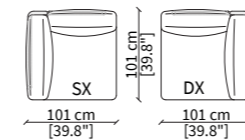

Dimensions in centimeter if not differently indicated.
The Company reserves the right to change the models without any advance notice.
Tolerance on the given sizes +/- 2%.

FELIX SOFA Design Calvi & Brambilla

CHAIRES LONGUE

22509

22510

DORMEUSE GEOMETRICA /
GEOMETRICAL DORMEUSE
22511

DORMEUSE CENTRALE LONGUE /
CENTRAL DORMEUSE LONGUE
22512

DORMEUSE CENTRALE DROPLET /
CENTRAL DORMEUSE DROPLET
22513

ELEMENTO ANGOLO /
CORNER ELEMENT
22514

22526

Dimensioni espresse in cm se non diversamente indicato.
L'Azienda si riserva il diritto di apportare modifiche ai modelli senza preavviso.
Tolleranza sulle misure indicate di +/- 2%.

Dimensions in centimeter if not differently indicated.
The Company reserves the right to change the models without any advance notice.
Tolerance on the given sizes +/- 2%.