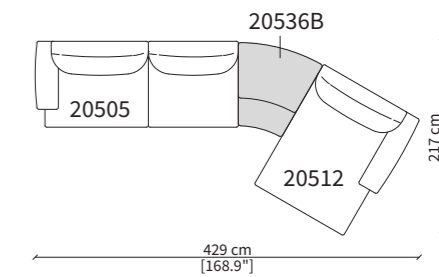

COMPOSIZIONE 21 / COMPOSITION 21

CODICI / CODES: 20505, 20536B, 20512