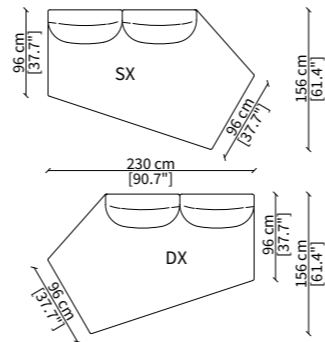

CENTRALE DORMEUSE GEOMETRICA /
CENTRAL GEOMETRICAL DORMEUSE
22413