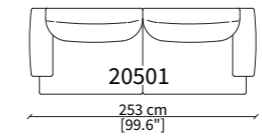

COMPOSIZIONE 2 / COMPOSITION 2

CODICI / CODES: **20501**