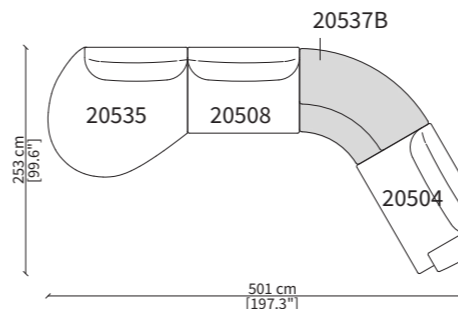

COMPOSIZIONE 22 / COMPOSITION 22

CODICI / CODES: 20535, 20508, 20537B, 20504