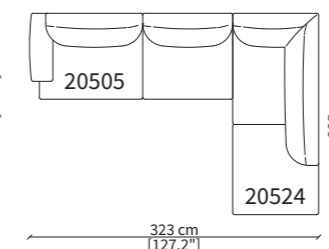

COMPOSIZIONE 20 / COMPOSITION 20

CODICI / CODES: 20505, 20524