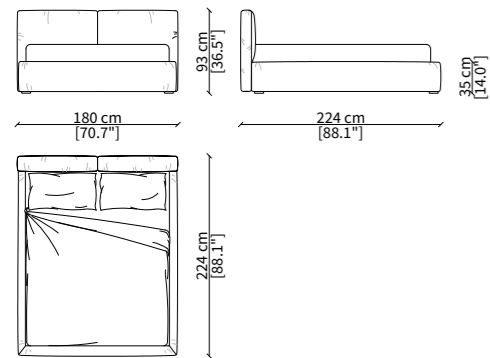

COOPER BED

Design R&D Department

LETTI / BEDS

17401