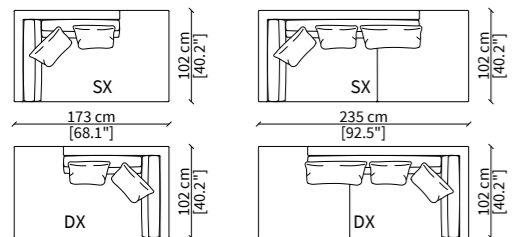

ELEMENTI DORMEUSE / DORMEUSE ELEMENTS

18615 18616