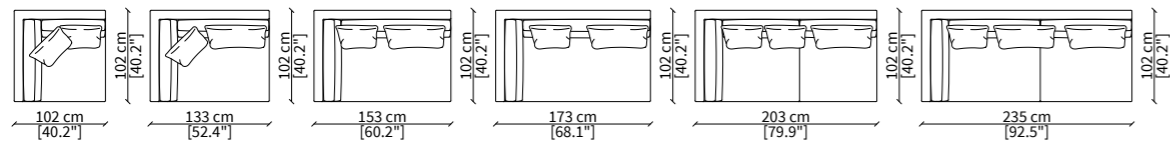

ELEMENTI CENTRALI / CENTRAL ELEMENTS

18610 18611 18612 18613 18614