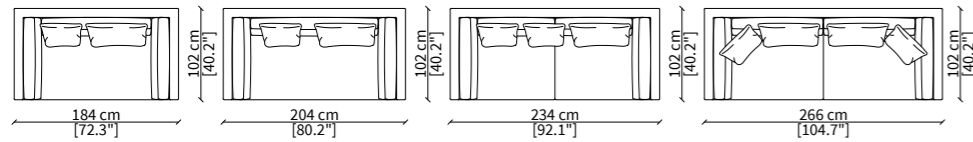

ARNÈ SOFA Design R&D Frigerio

ARNE' / d.102 cm

DIVANI / SOFAS

18600 18601 18602 18603

ELEMENTI TERMINALI / TERMINAL ELEMENTS

18604 18605 18606 18607 18608 18609