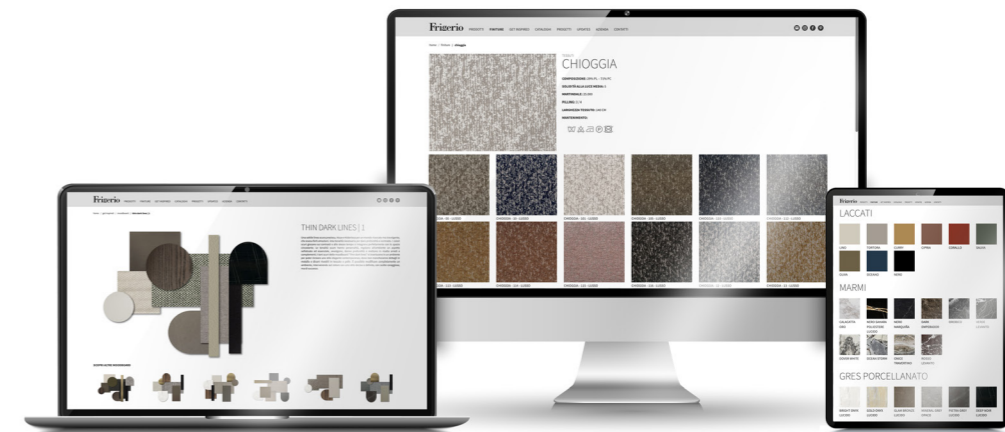

Dimensioni espresse in cm se non diversamente indicato.
L'Azienda si riserva il diritto di apportare modifiche ai modelli senza preavviso.
Tolleranza sulle misure indicate di +/- 2%.

Dimensions in centimeter if not differently indicated.
The Company reserves the right to change the models without any advance notice.
Tolerance on the given sizes +/- 2%.

Per la gamma completa di materiali è possibile consultare il nostro sito web www.frigerio.com
The full range of materials can be found on our website at www.frigerio.com.